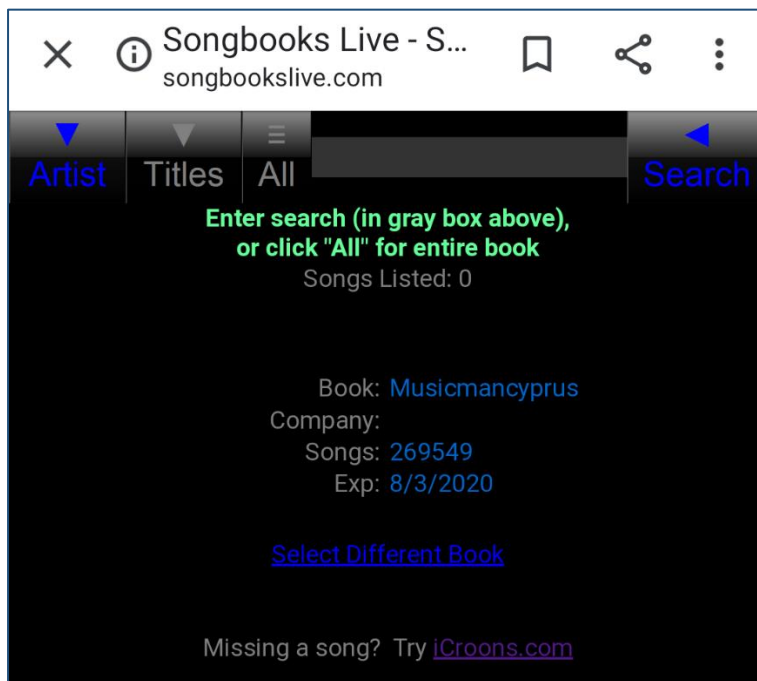

## STEP6.

In your chosen browser app's search or address bar type:-

[www.songbookslive.com](http://www.songbookslive.com)

You should arrive at a screen similar to this:-

## STEP7.

Click in the window and type:- musicmancyprus

Then click the "View" button

## STEP 8.

You should arrive at a screen similar to this:-

In the grey search area:-

Type the name of the ARTIST or SONG you want to search for  
(for example “Elvis” see below)

then press the “Search” button

You can then swipe up and down to see all the songs and artists that contain the word you searched for (in this case “Elvis”).

With this “Elvis” example you can see we get CHRISTMAS songs by Elvis first, then if you scroll down you get MEDLEYS of songs by Elvis, then if you continue scrolling you get songs by other artists like Elvis Costello, Elvis Presley etc.